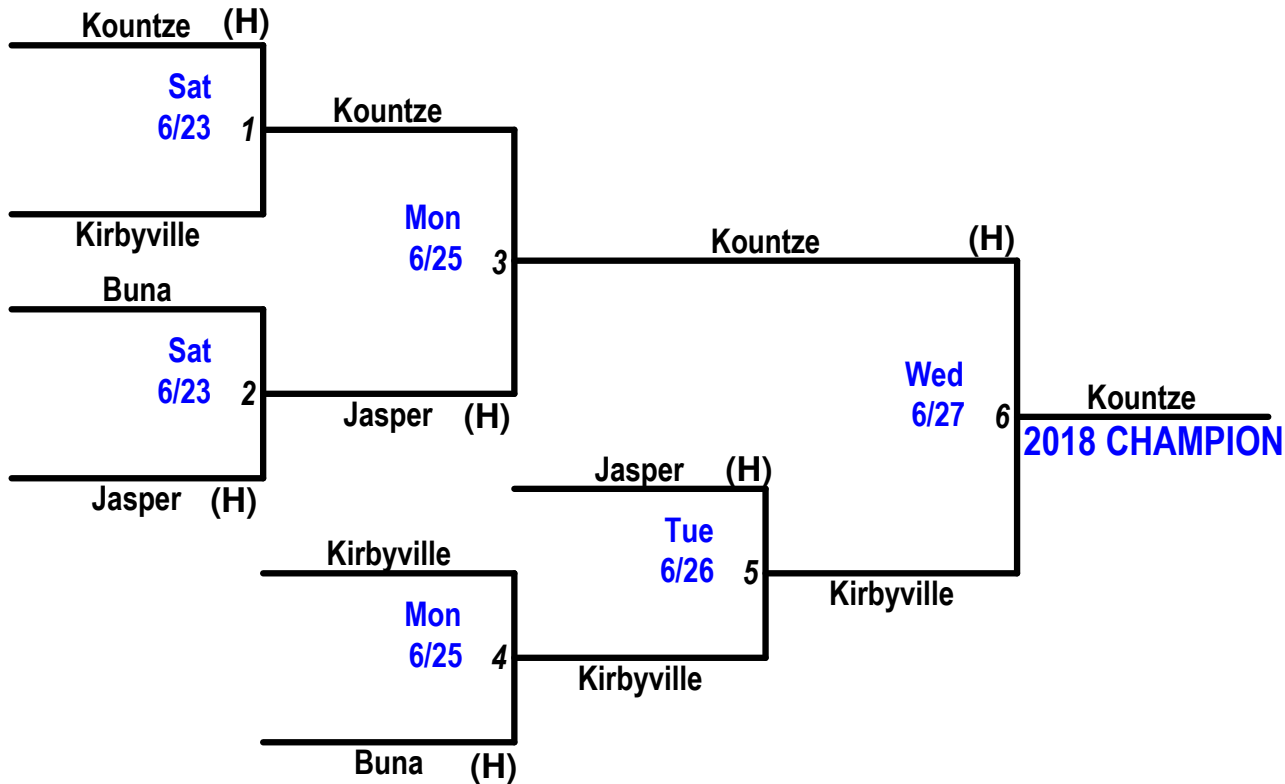

2018 DISTRICT 12 LITTLE LEAGUE SOFTBALL TOURNAMENT

All Games Start at 7:30pm
(H) - Host Park