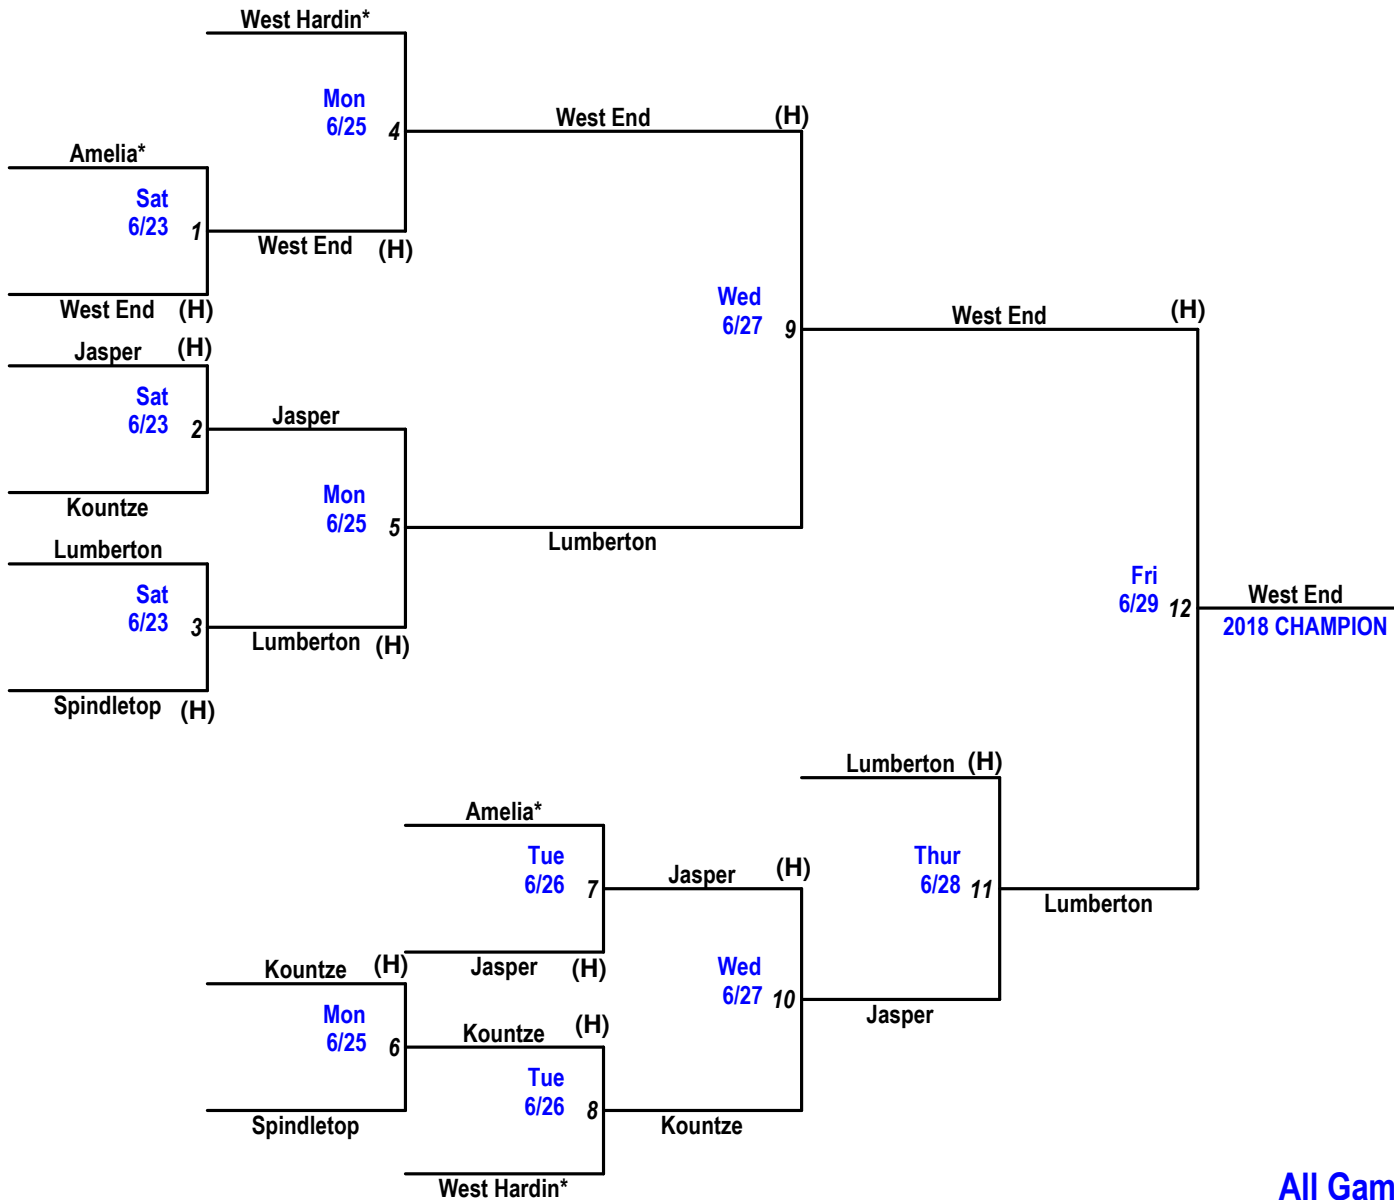

2018 DISTRICT 12 LITTLE LEAGUE BASEBALL TOURNAMENT

**All Games Start at 7:30 PM
(H) - Host Park**

****Amelia & West Hardin (Host)
games to be played at opponent's park.***