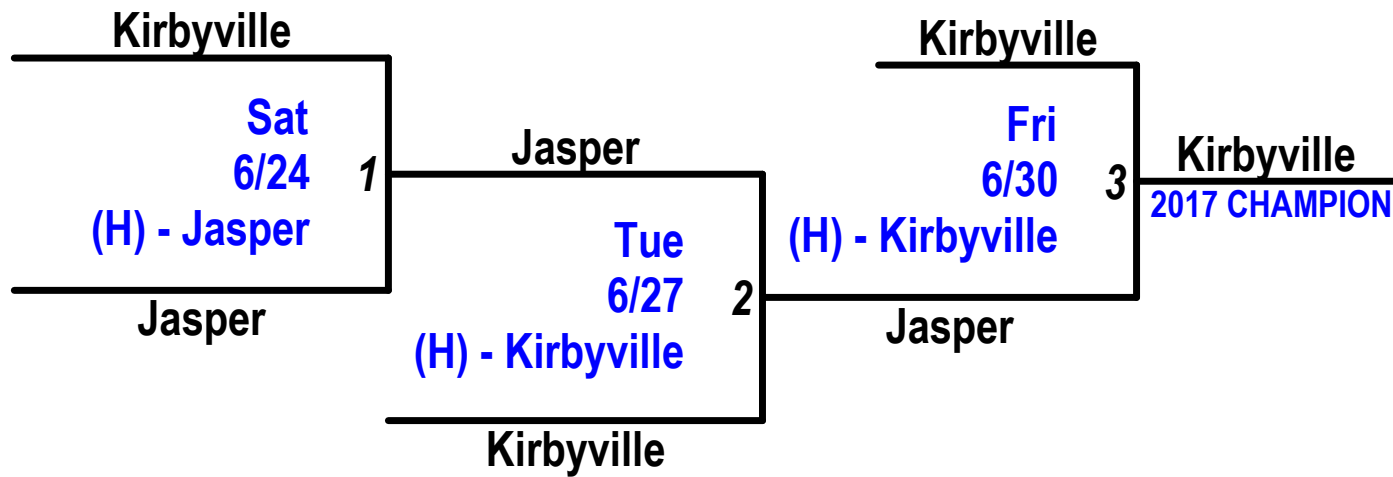

2017 DISTRICT 12 SENIOR LEAGUE SOFTBALL TOURNAMENT

All Games Start at 7:00 PM
(H) - Host Park