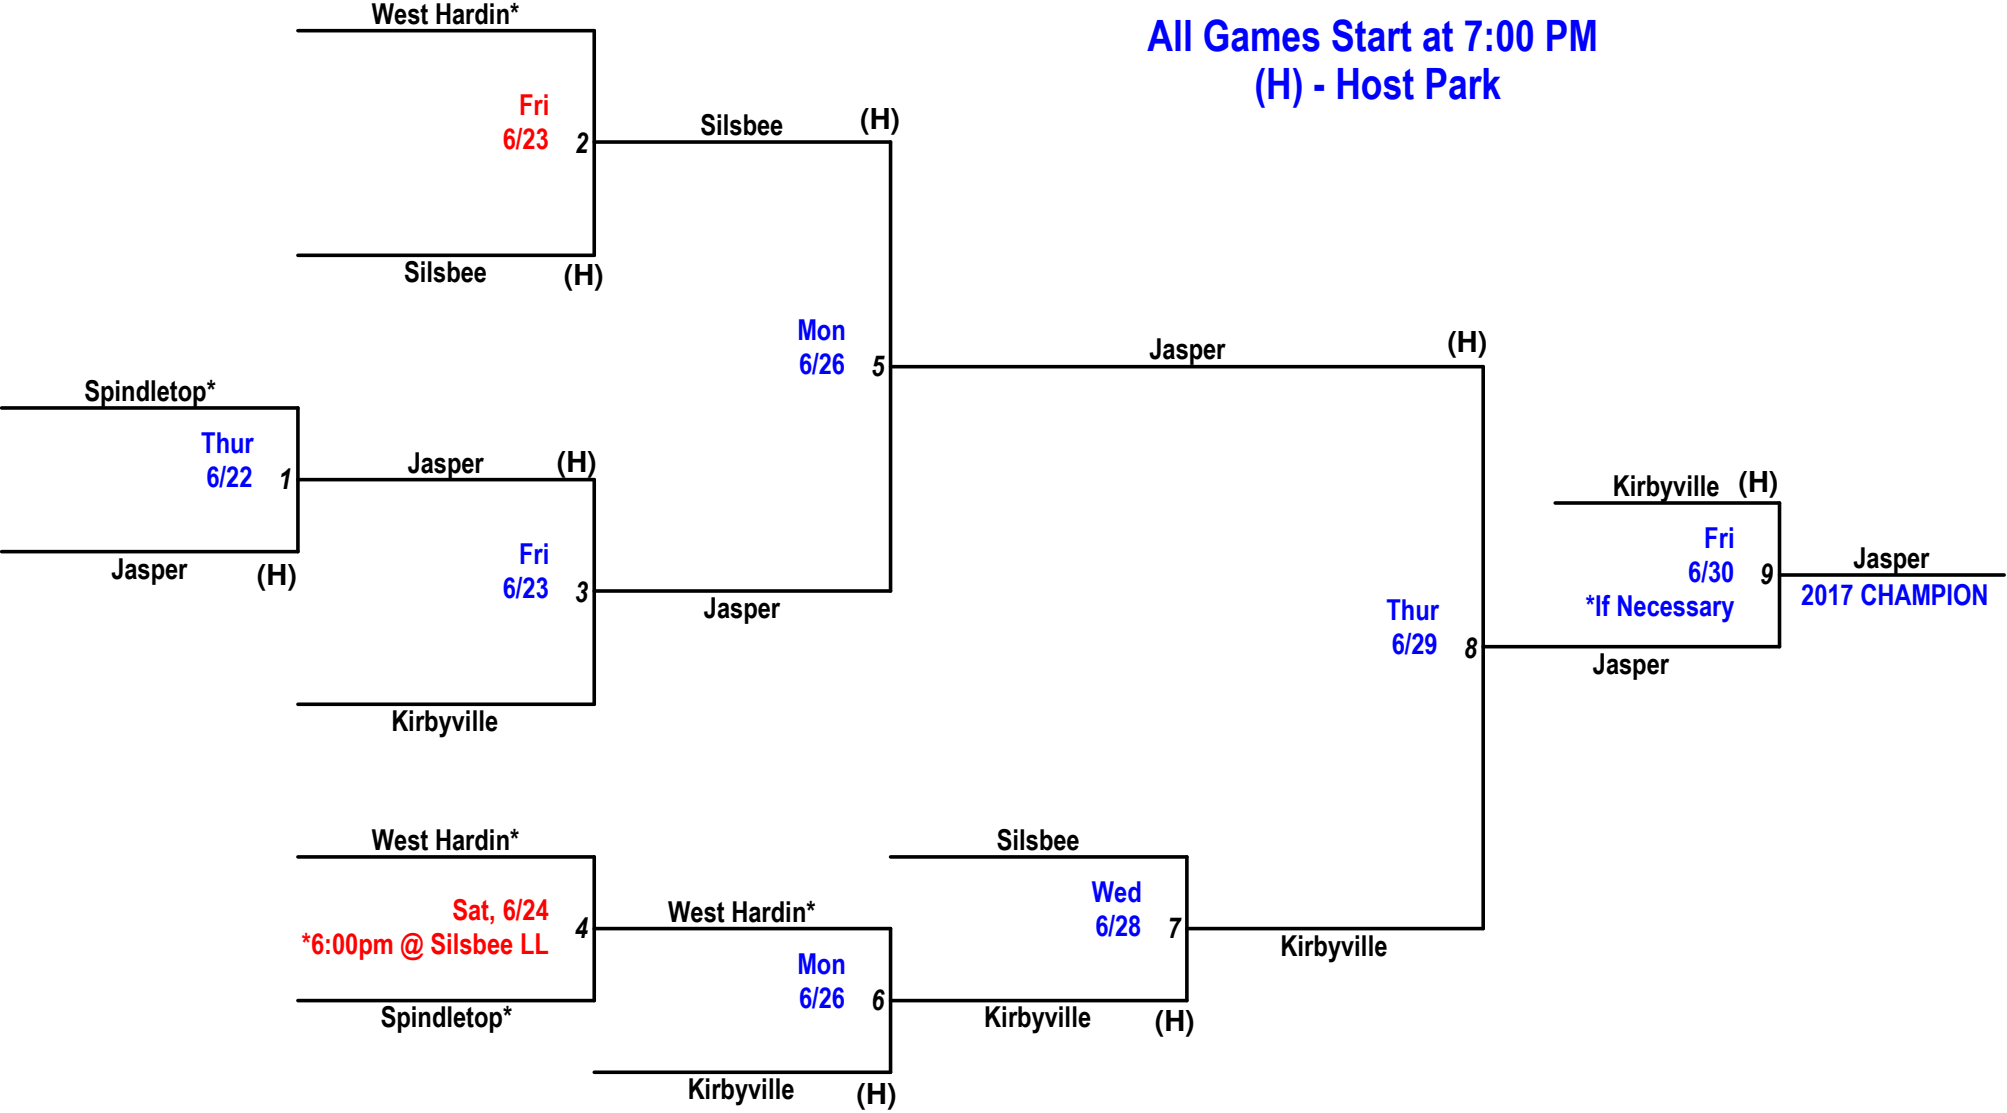

2017 DISTRICT 12 LITTLE LEAGUE SOFTBALL TOURNAMENT

All Games Start at 7:00 PM
(H) - Host Park

**Spindletop & West Hardin (Host) games to be played at opponent's park.*