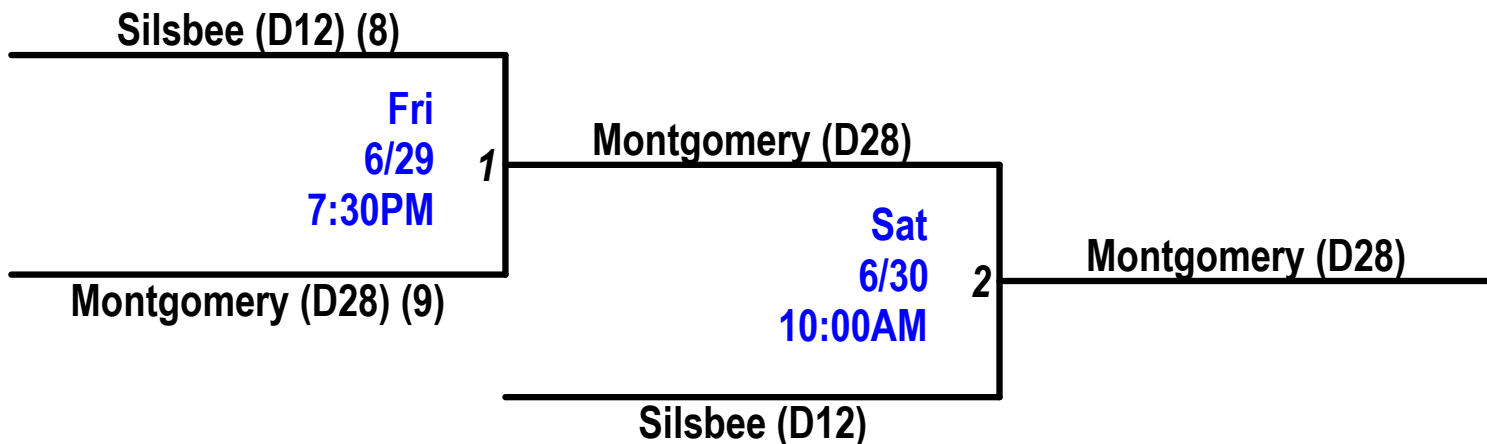

2018 INTERMEDIATE (50/70) BASEBALL TOURNAMENT

LITTLE LEAGUE TEXAS EAST - SECTION 2

www.texasdistrict12.com/tournaments.shtml

Hosted by Silsbee Little League

DISTRICT 12 CHAMPIONS
SILSBEE LITTLE LEAGUE
SILSBEE, TEXAS